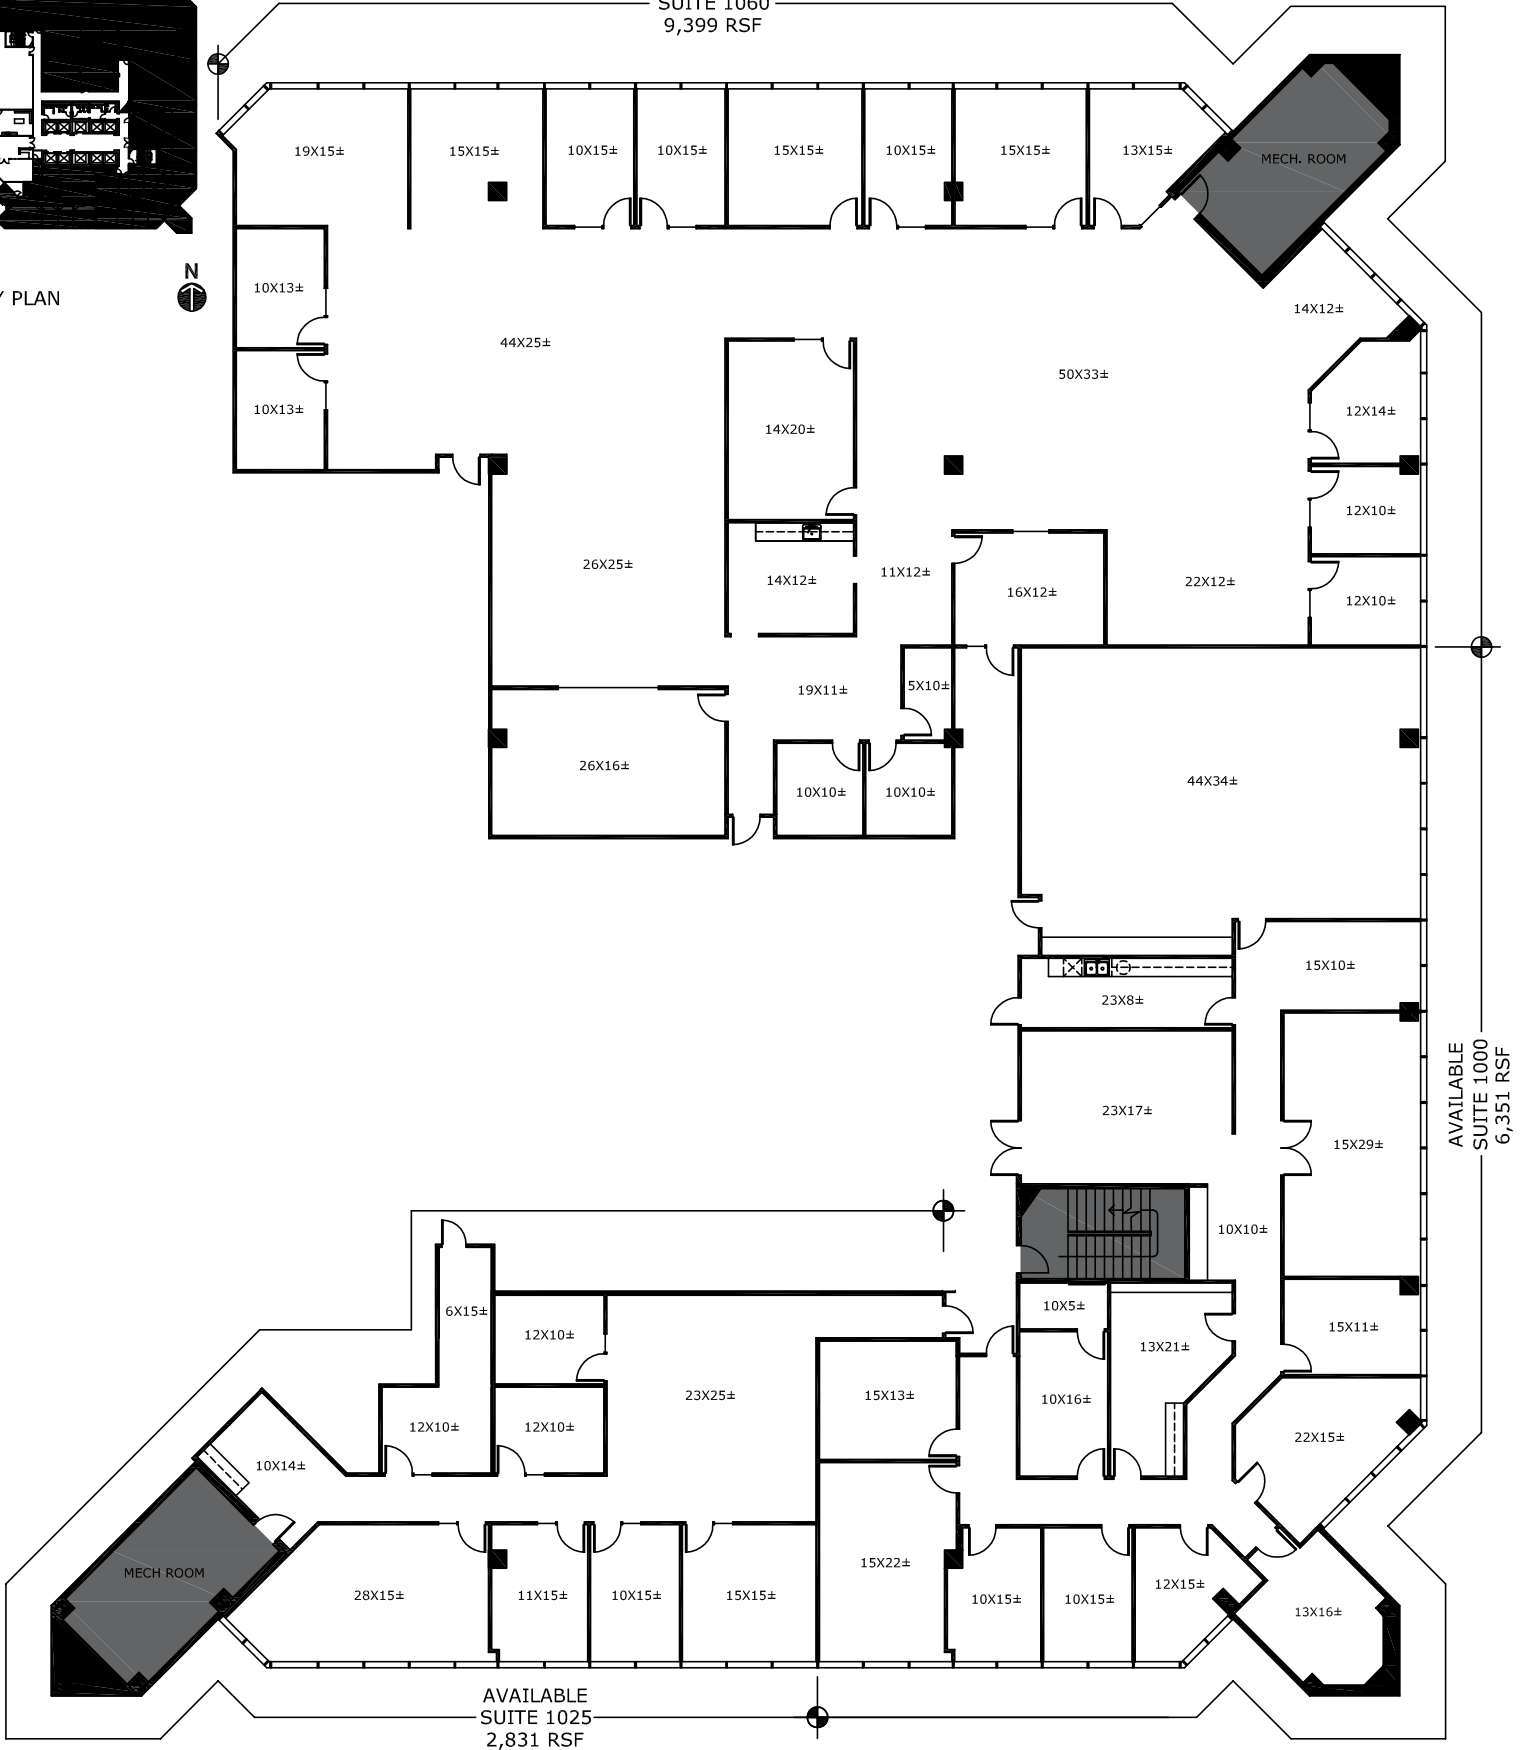

KEY PLAN

AVAILABLE
SUITE 1060
9,399 RSF

AVAILABLE
SUITE 1025
2,831 RSF

AVAILABLE
SUITE 1000
6,351 RSF

KATHY PERMENTER
kathy.permenter@youngerpartners.com
214.294.4404

SEAN DALTON
sean.dalton@youngerpartners.com
214.294.4441

HEATHER SHOVER
heather.shover@youngerpartners.com
214.294.4440

3 PARK CENTRAL

12700 PARK CENTRAL DRIVE
DALLAS, TEXAS 75251

FLOOR 10
SUITES
1000, 1025 & 1060
TOTAL: 18,581 RSF