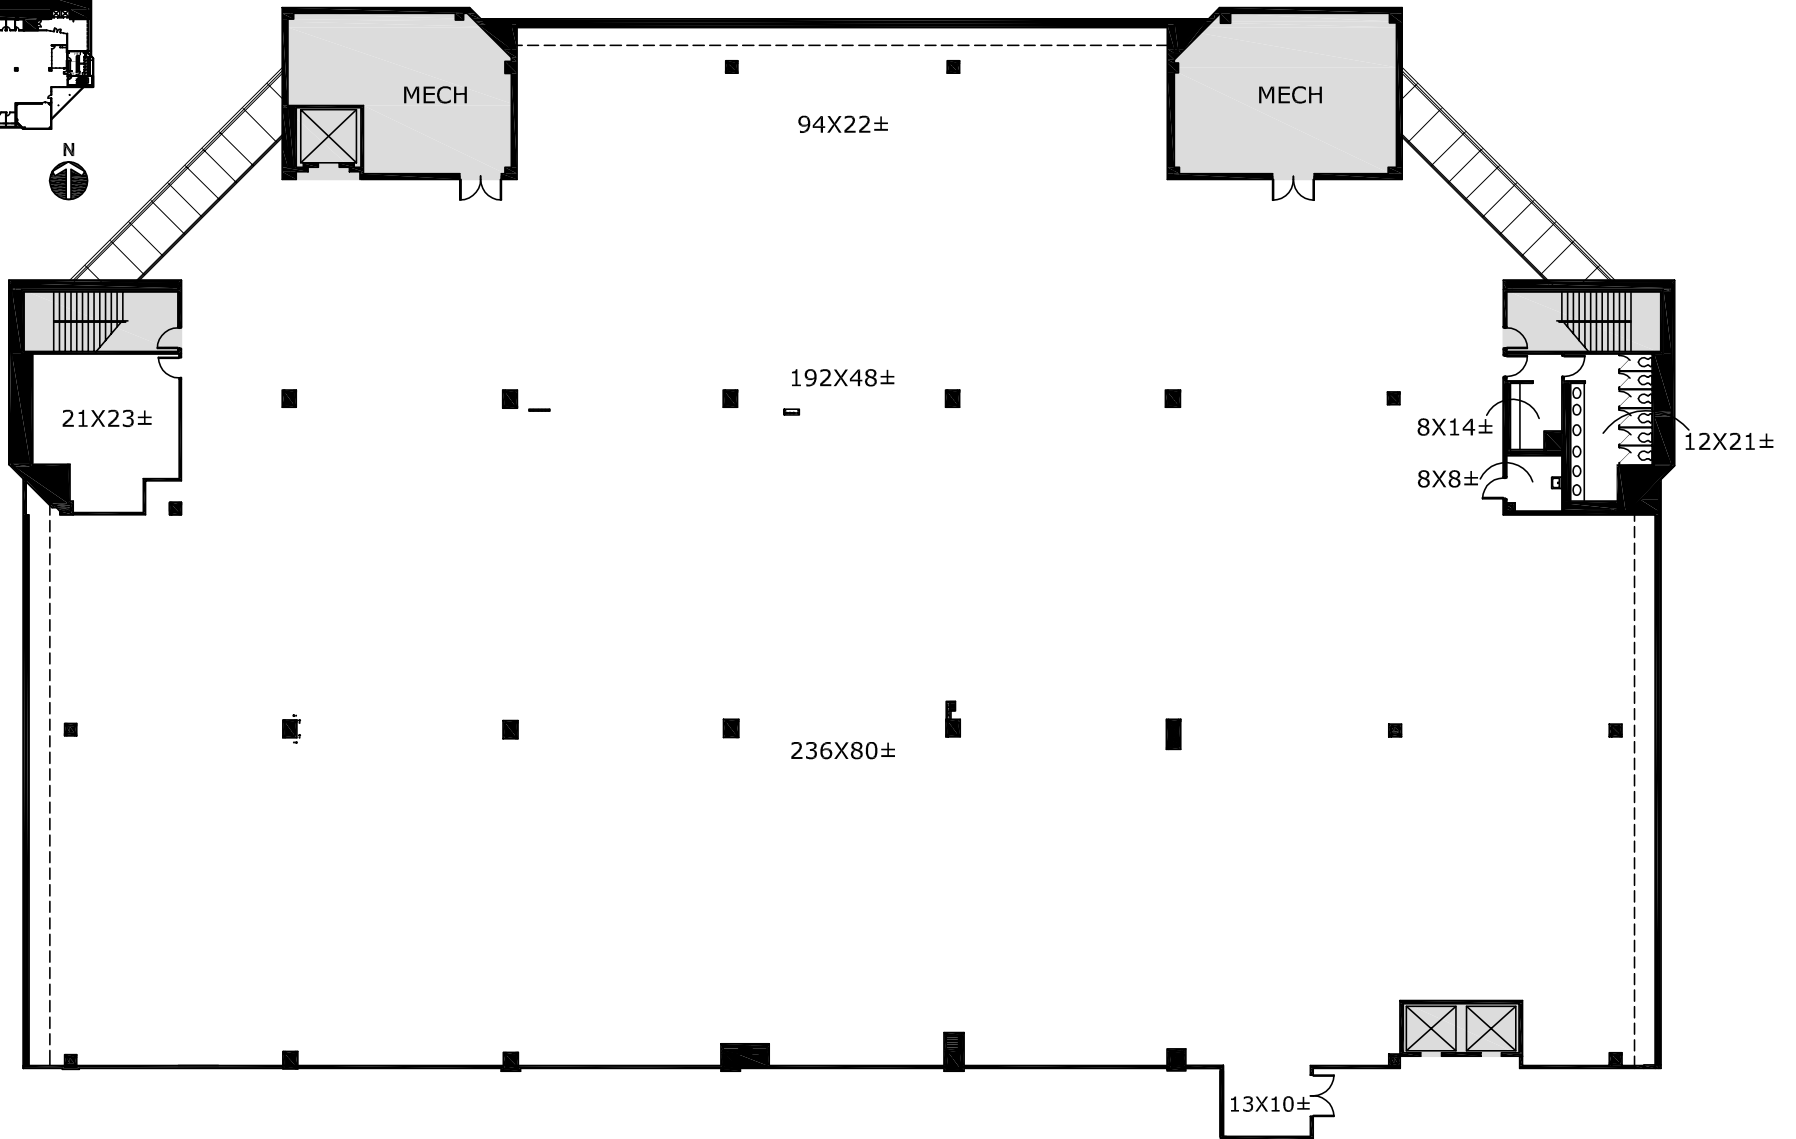

KEY PLAN

KATHY PERMENTER
kathy.permenter@youngerpartners.com
214.294.4404

SEAN DALTON
sean.dalton@youngerpartners.com
214.294.4441

HEATHER SHOVER
heather.shover@youngerpartners.com
214.294.4440

4 PARK CENTRAL
12712 PARK CENTRAL DRIVE
DALLAS, TEXAS 75251

FLOOR 3
SUITE 350
35,230 RSF